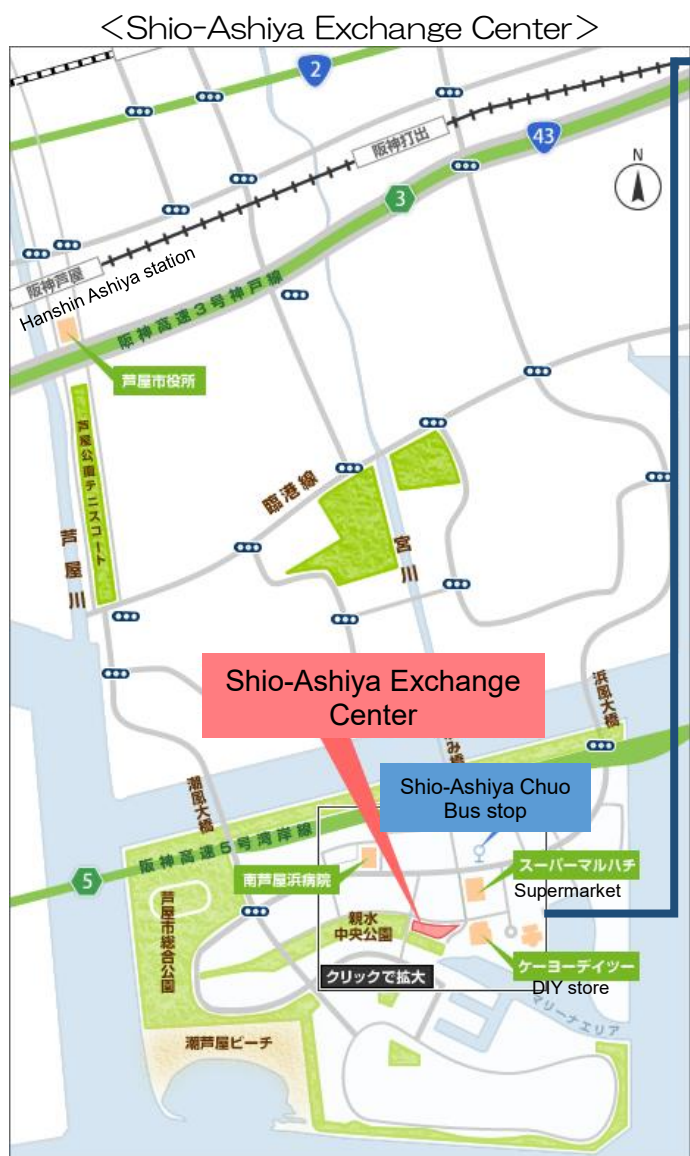

SHIO-ASHIYA JAPANESE LESSONS

Object	The main aim of Shio-Ashiya Japanese lessons is to learn basic level Japanese for living in Japan and improve the ability of speaking, listening, reading and writing.
Eligibility	Non-Japanese speakers living in Ashiya, who are junior high school students or elder
Lesson style	One-on-one lesson Student will have a different teacher every year.
Fees	200 yen per lesson
Textbook	Teachers recommend appropriate textbooks for students.

Day, Time & Place	Monday	10:30-12:00 13:30-15:00	Shio-Ashiya Exchange Center (7-1 Kaiyo-cho)
	Tuesday	18:00-21:00 (90min.)	
	Thursday	10:30-12:00	
	Saturday	10:30-12:00	

Application & Inquiries

Shio-Ashiya Exchange Center